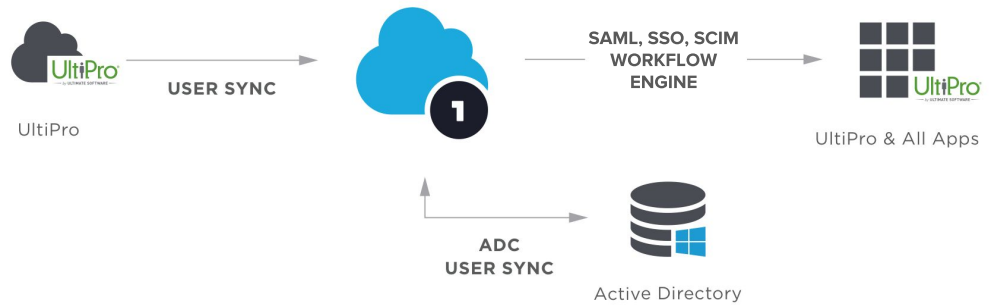

Choose Your Preferred Identity Strategy

STRATEGY 1:

HR-Driven Identity Management

Unify HR and IT user provisioning and management workflows by enabling UltiPro to be your primary system of record and synchronizing user information from UltiPro across all your corporate systems, including Active Directory.

STRATEGY 2:

IT-Driven Identity Integration

OneLogin's best-in-class directory connectors can integrate UltiPro with multiple user stores, including Active Directory, LDAP, Google and more in real-time. Integrate in as few as 60 minutes, depending on your environment.