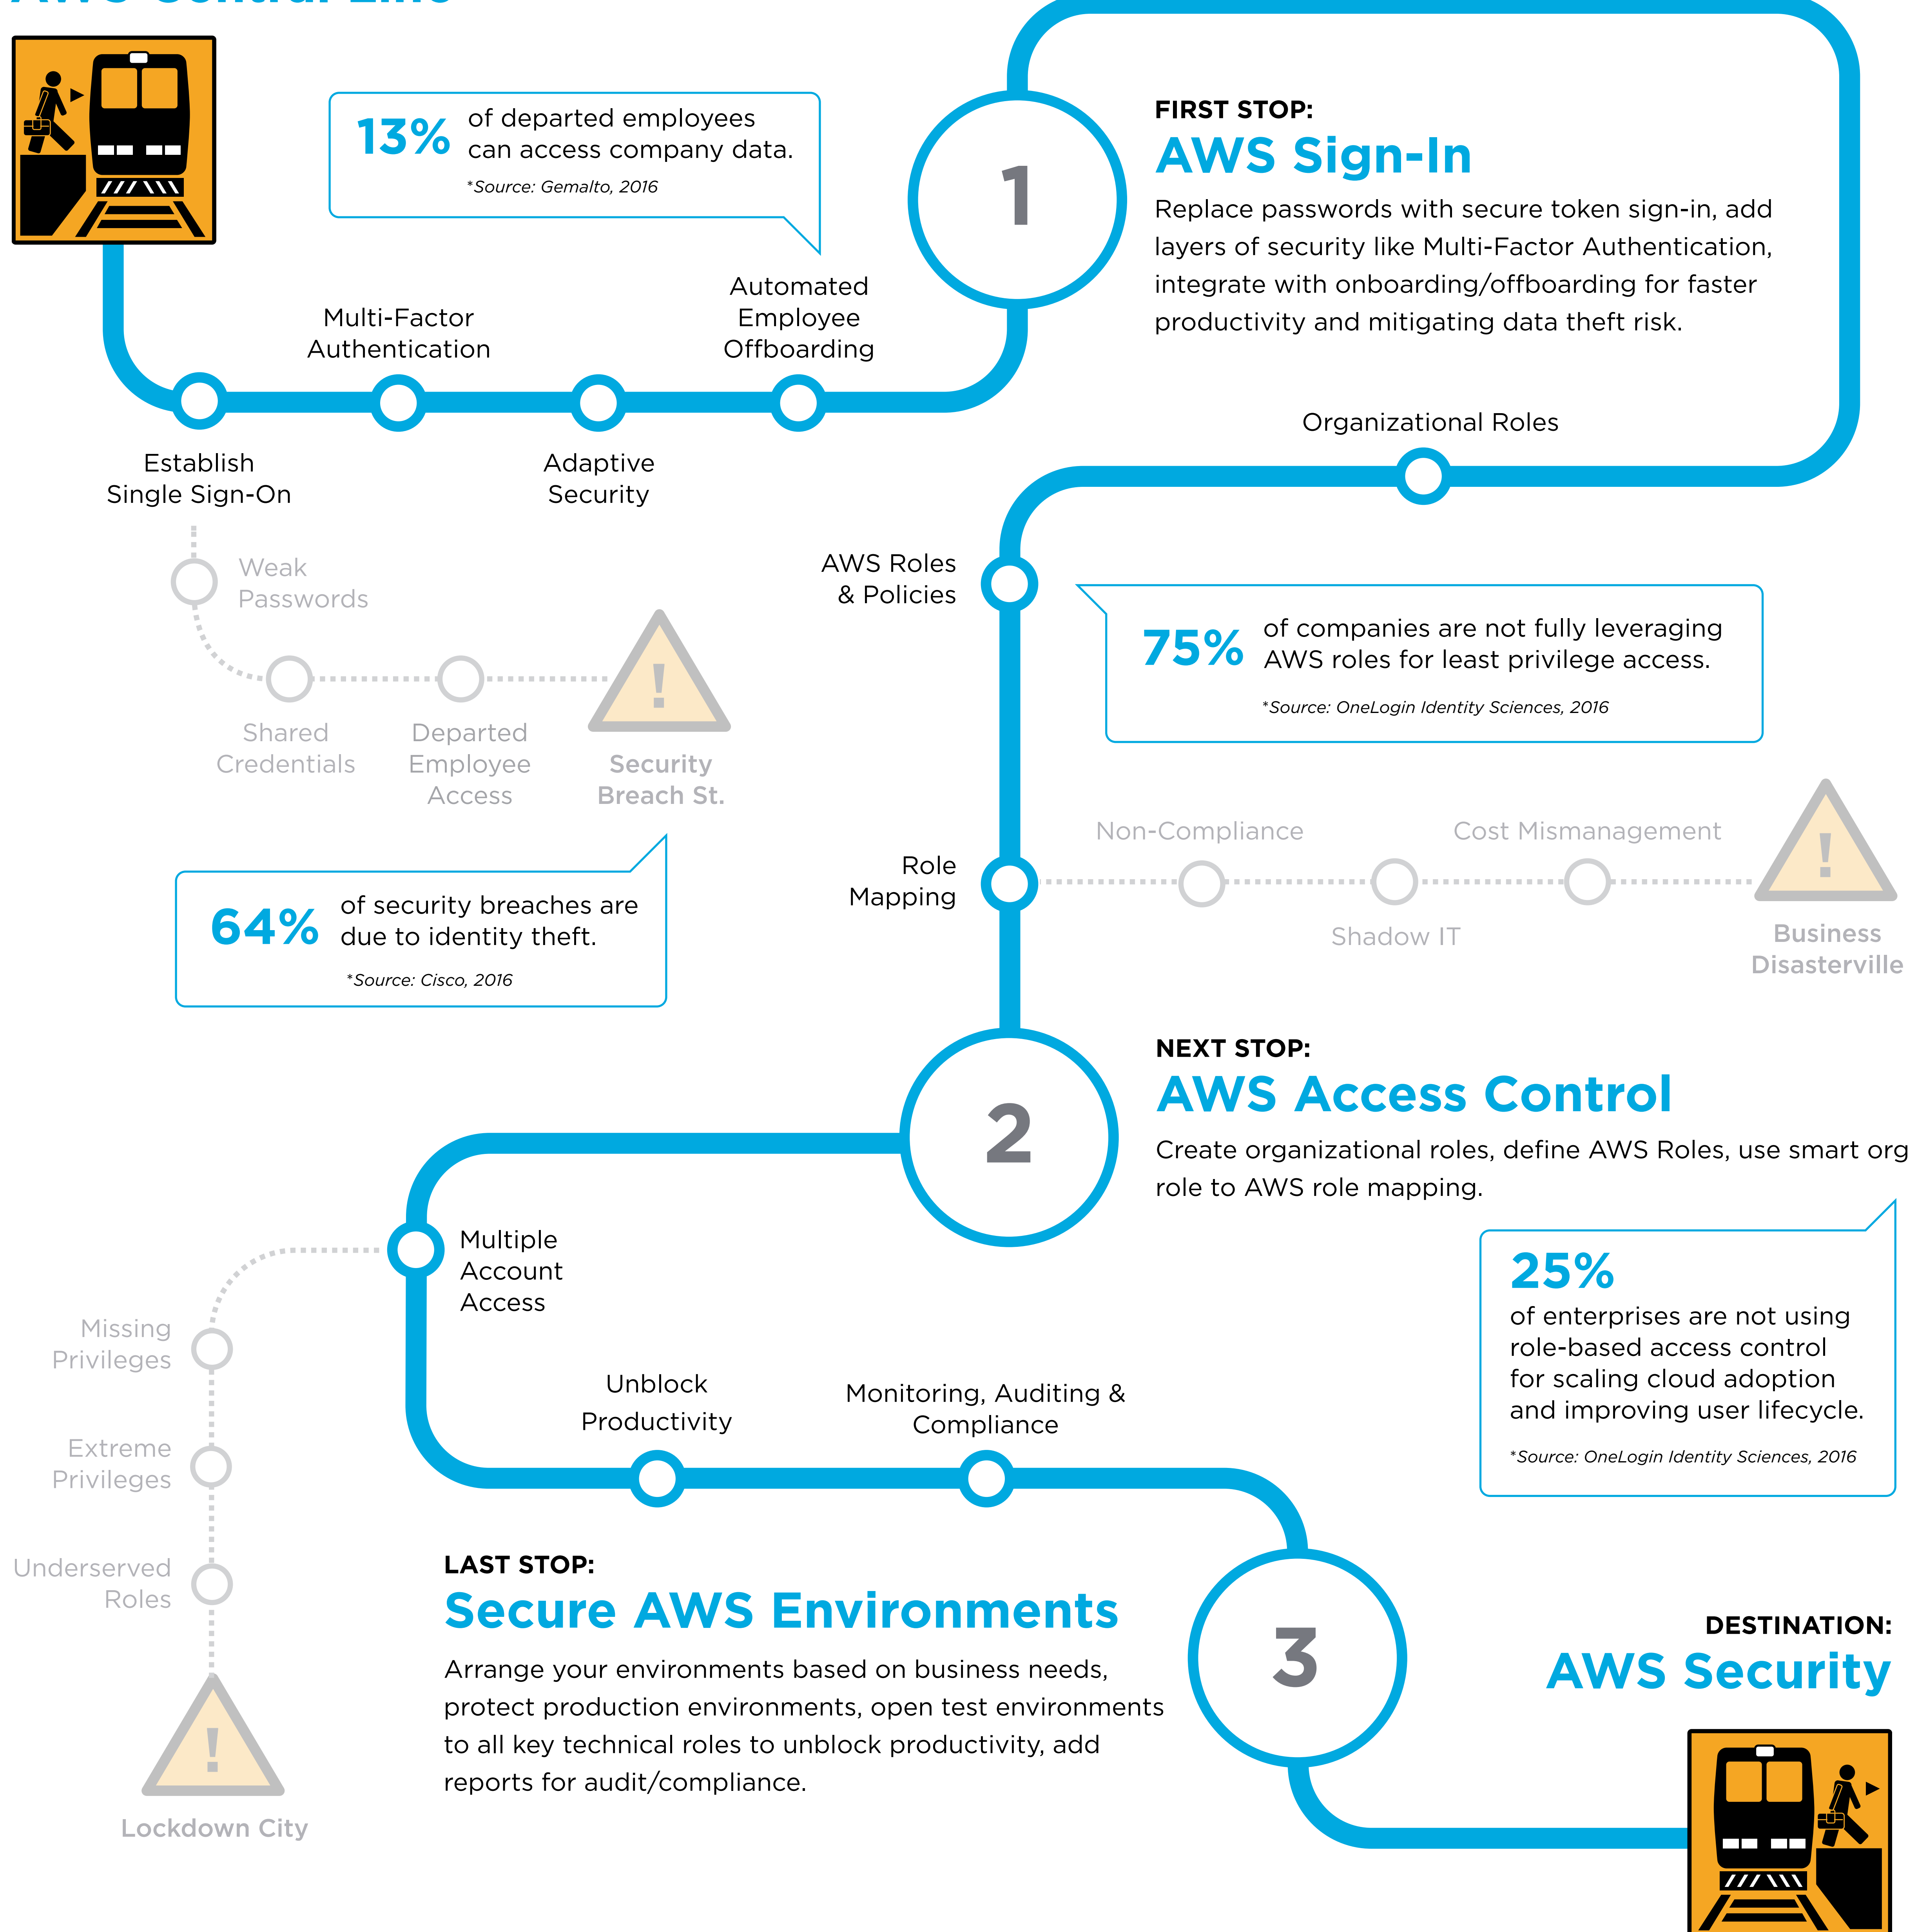

Three Steps to Securing Access to Your AWS Environments with OneLogin

ALL ABOARD:

AWS Central Line

Speak with a cloud identity expert from OneLogin or request a demo today. OneLogin helps companies maintain productivity while reducing security risks.